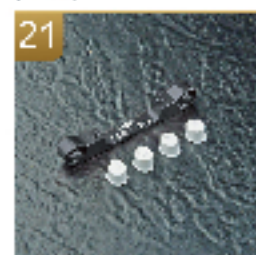

14
820117R/BK
Alum. front lower arm set
(black)

21
820143R/BK
Adjustable alum. suspension
mount (1.35~15.0) (black)