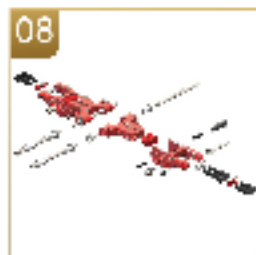

01
210645R/BK
RMX alum. lightweight
integrated front hood mount (black)

08
210658R/BK
Alum. THA rear
suspension arm set (black)